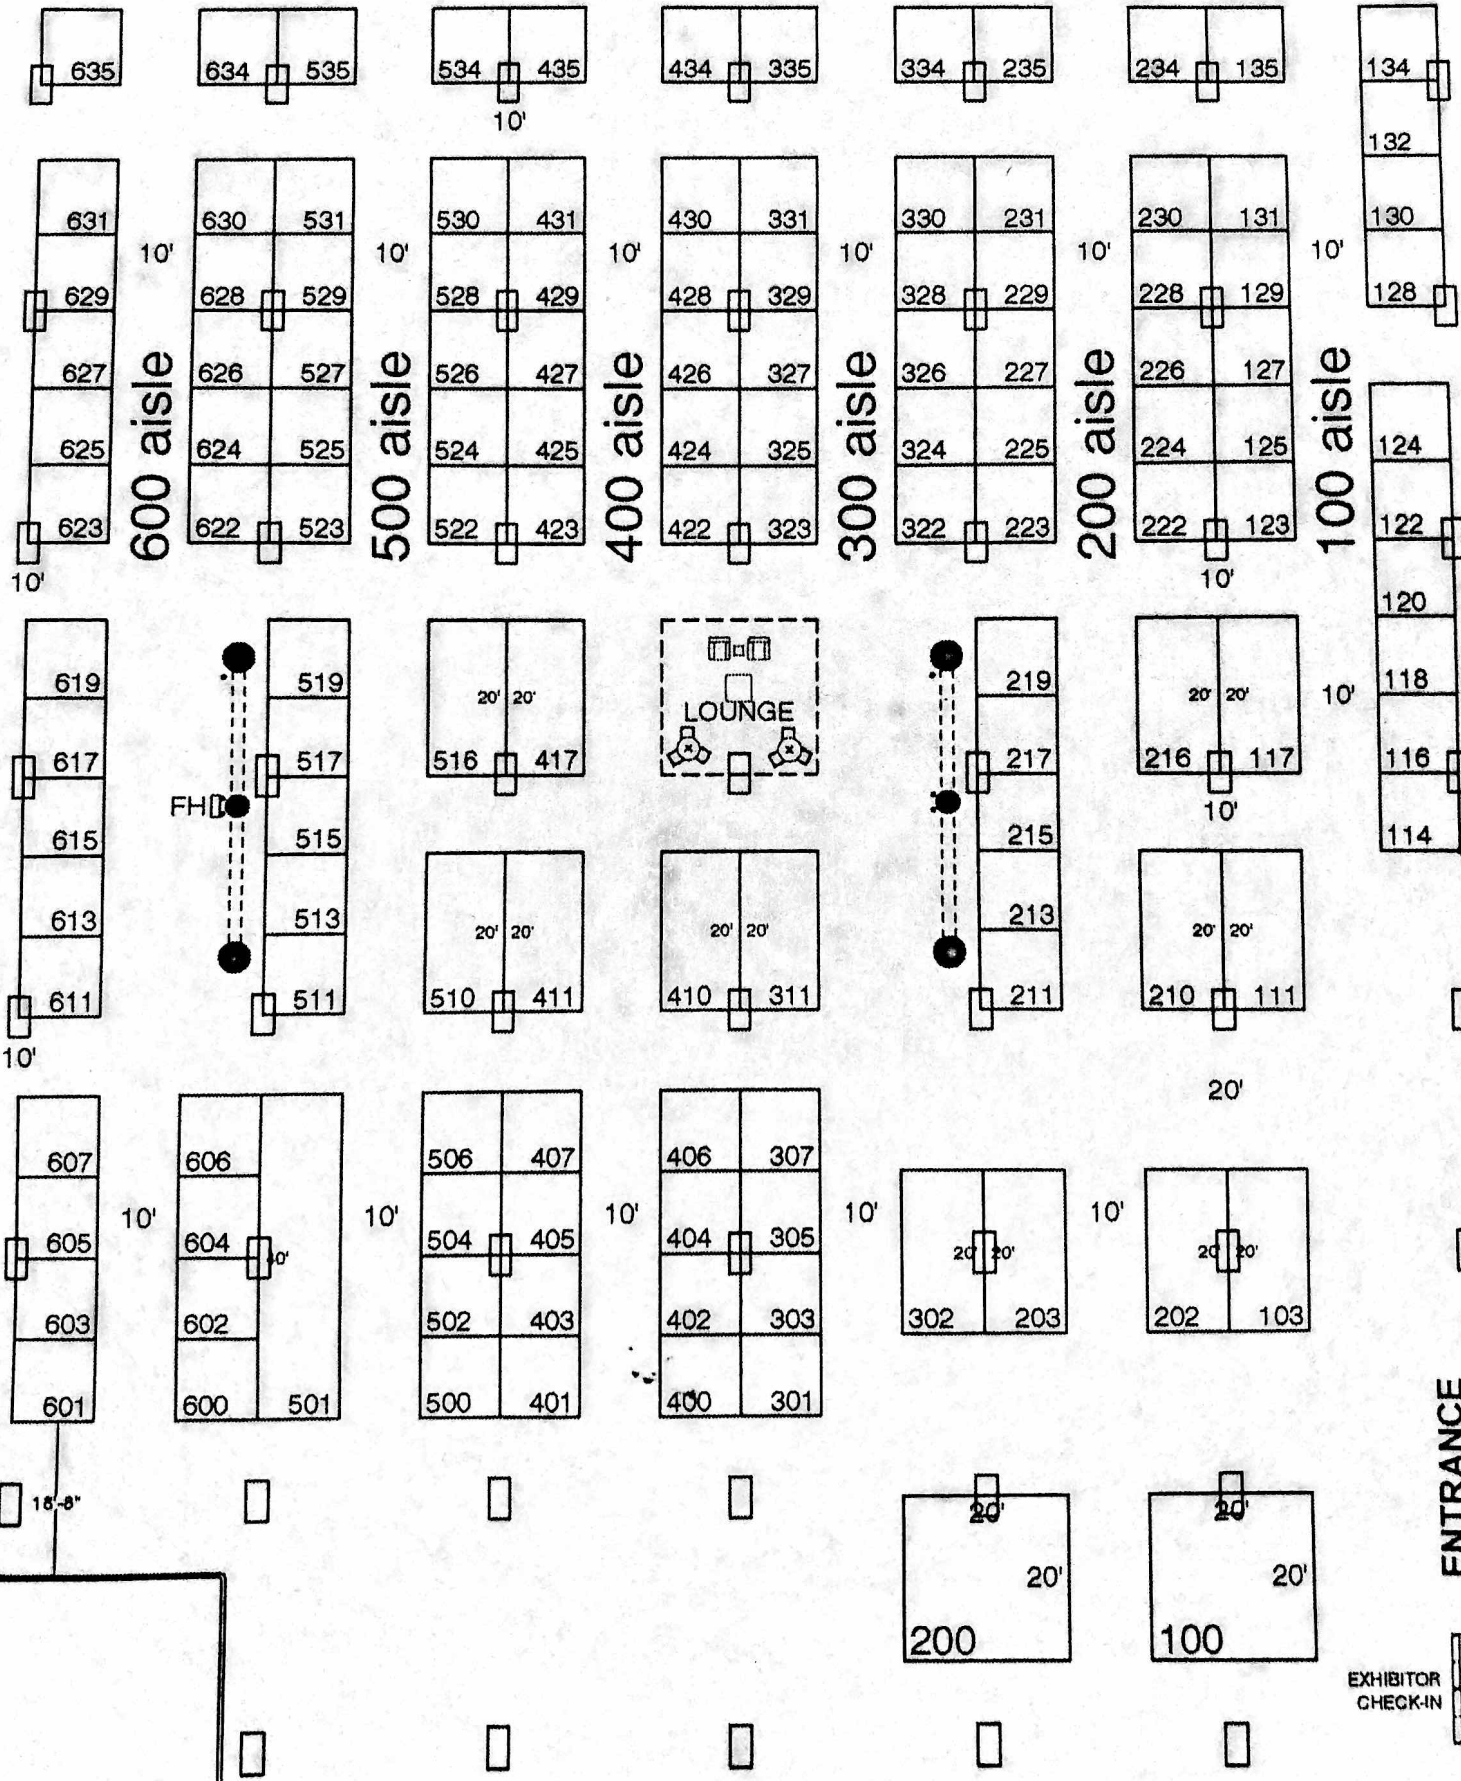

20'

ENTRANCE

EXHIBITOR CHECK-IN

W